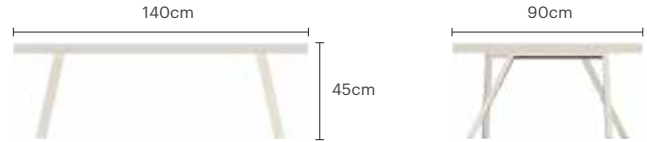

PULVIS

COFFEE TABLE

PULVIS COFFEE TABLE

Designer	George Tsironas
Dimensions	W140 x D90 x H45 cm
Materials	Powder coated aluminum frame HPL table top
Weight	29 kg
Volume	0.57 m ³

Sustainability

10DEKA prioritizes its ecological footprint by using recyclable materials and manufacturing practices to minimize the waste and the energy consumption, while continuously expanding the range of eco-friendly products. Our stringent adherence to global standards ensures that our products meet rigorous criteria for strength, durability, and safety.